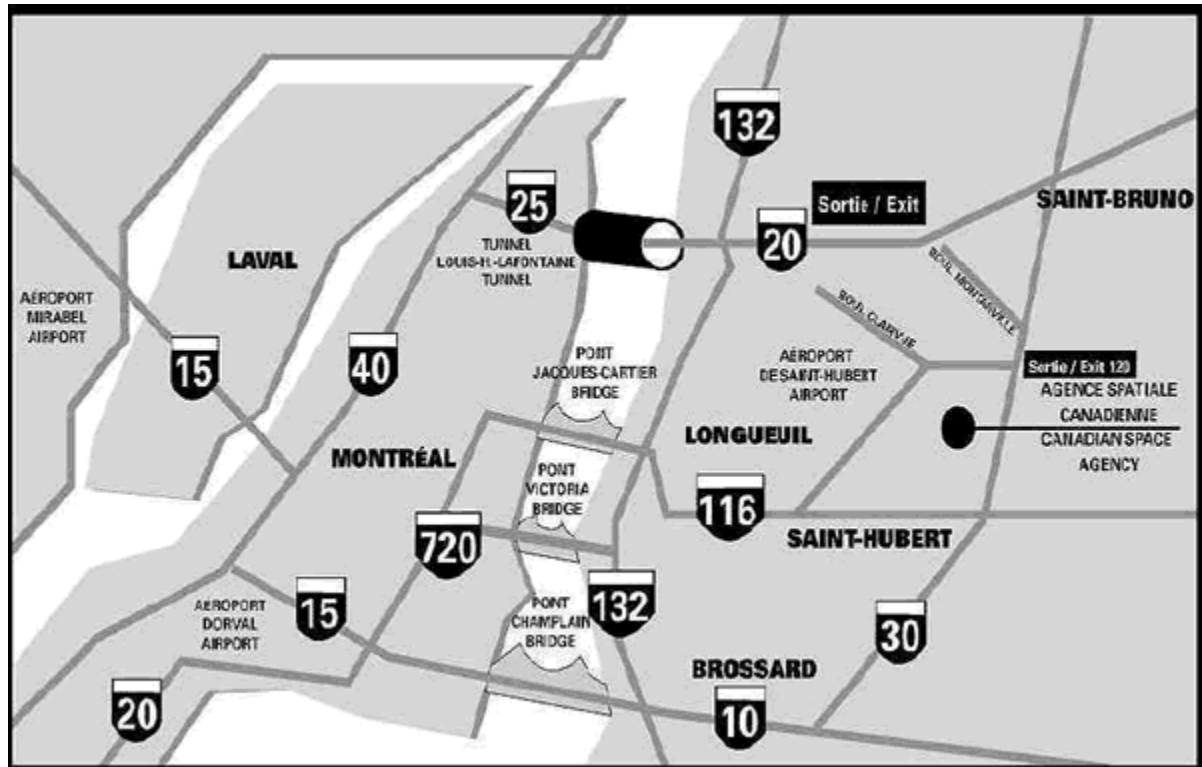

Driving Directions

Address, map and directions

Address:

John H. Chapman Space Centre
6767 Route de l'Aéroport
Saint-Hubert, Quebec J3Y 8Y9
Tel.: (450) 926-4800

From the Louis-H. Lafontaine Tunnel

Take Highway 20 east towards Québec
Take Highway 30 towards Brossard
Take exit 120 (boulevard Clairevue)
Turn left at the stop sign
Turn right on Clairevue Boulevard
Follow the signs for the Saint-Hubert Airport
The Agency is at the corner of Clairevue and Route de l'Aéroport

From the Champlain Bridge

Follow Highway 10
Exit at Highway 30 east towards Sorel/Saint-Hubert
Follow the signs for the Saint-Hubert Airport

Take exit 120 (Clairevue Boulevard)
Turn right at the stop sign
Turn right on Clairevue Boulevard
The Agency is at the corner of Clairevue and Route de l'Aéroport

From the Jacques-Cartier Bridge

Take the Jacques-Cartier Bridge
Take Highway 134 west (Taschereau Boulevard)
Take Highway 116 to Saint-Hubert
Take the Highway 30 exit east to Sorel
Follow the signs for the Saint-Hubert Airport
Take exit 120 (boulevard Clairevue)
Turn right at the stop sign
Turn right on Clairevue Boulevard
The Agency is at the corner of Clairevue and Route de l'Aéroport

<http://maps.google.ca/maps?f=d&hl=en&geocode=&saddr=a%C3%A9roport+montr%C3%A9al+dorval&daddr=6767+route+de+l'a%C3%A9roport,+st-hubert&sll=49.891235,-97.15369&sspn=27.31016,59.238281&ie=UTF8&ll=45.56839,-73.481369&spn=0.231212,0.462799&z=11>