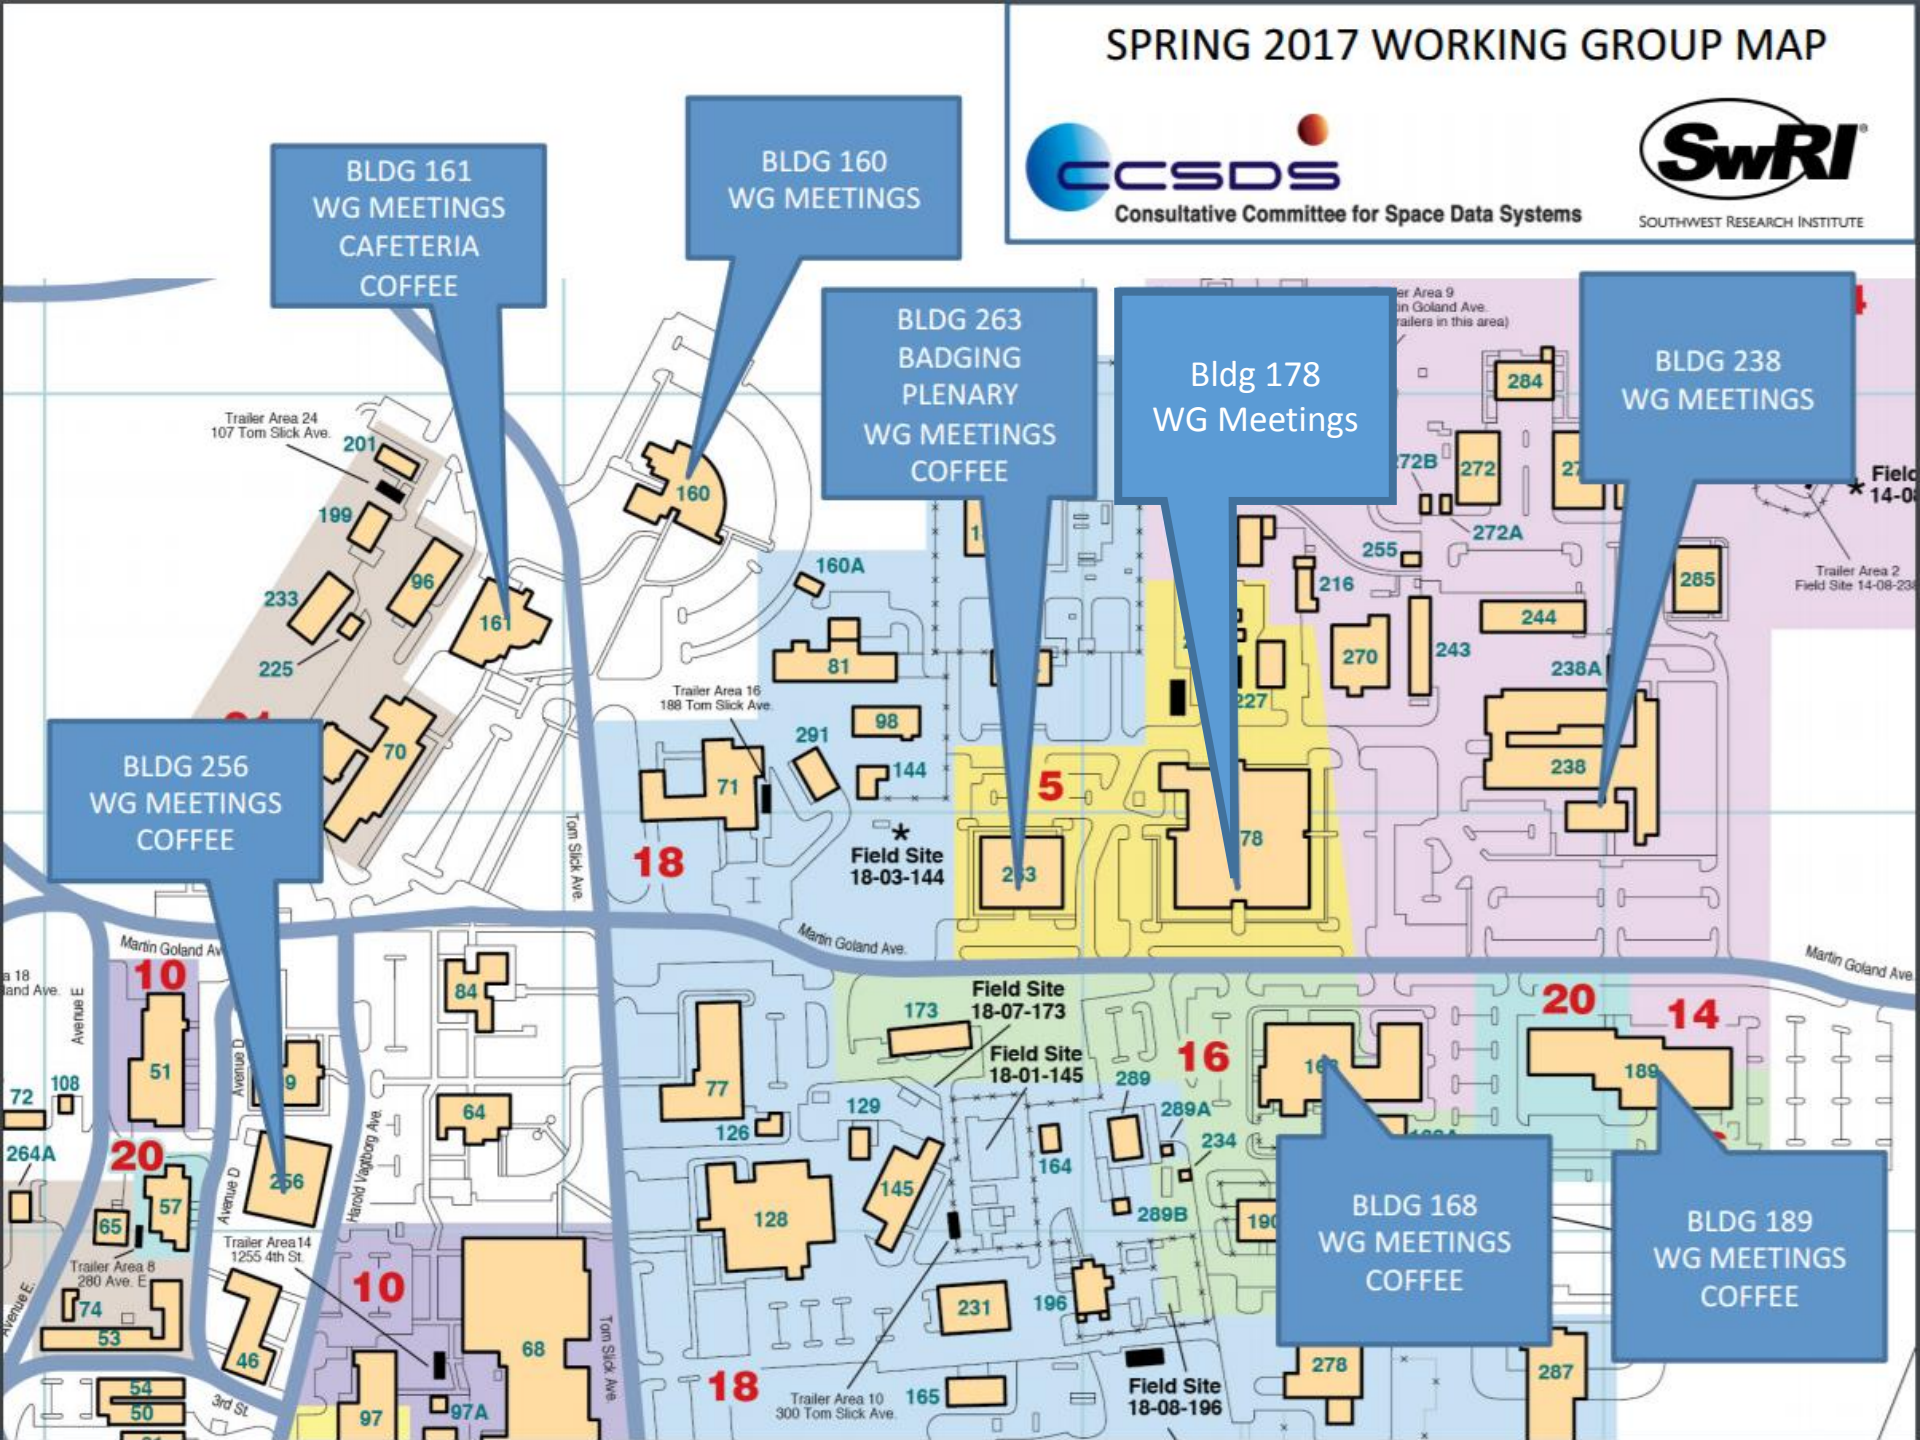

SPRING 2017 WORKING GROUP MAP

BLDG 161
WG MEETINGS
CAFETERIA
COFFEE

BLDG 160
WG MEETINGS

BLDG 263
BADGING
PLenary
WG MEETINGS
COFFEE

Bldg 178
WG Meetings

BLDG 238
WG MEETINGS

BLDG 256
WG MEETINGS
COFFEE

BLDG 168
WG MEETINGS
COFFEE

BLDG 189
WG MEETINGS
COFFEE

Trailer Area 24
107 Tom Slick Ave.

Trailer Area 16
188 Tom Slick Ave.

Field Site
18-03-144

Field Site
18-07-173

Field Site
18-01-145

Field Site
18-08-196

Trailer Area 2
Field Site 14-08-238

Trailer Area 18
18 Land Ave.

Trailer Area 8
280 Ave. E

Trailer Area 14
1255 4th St

Trailer Area 10
300 Tom Slick Ave.