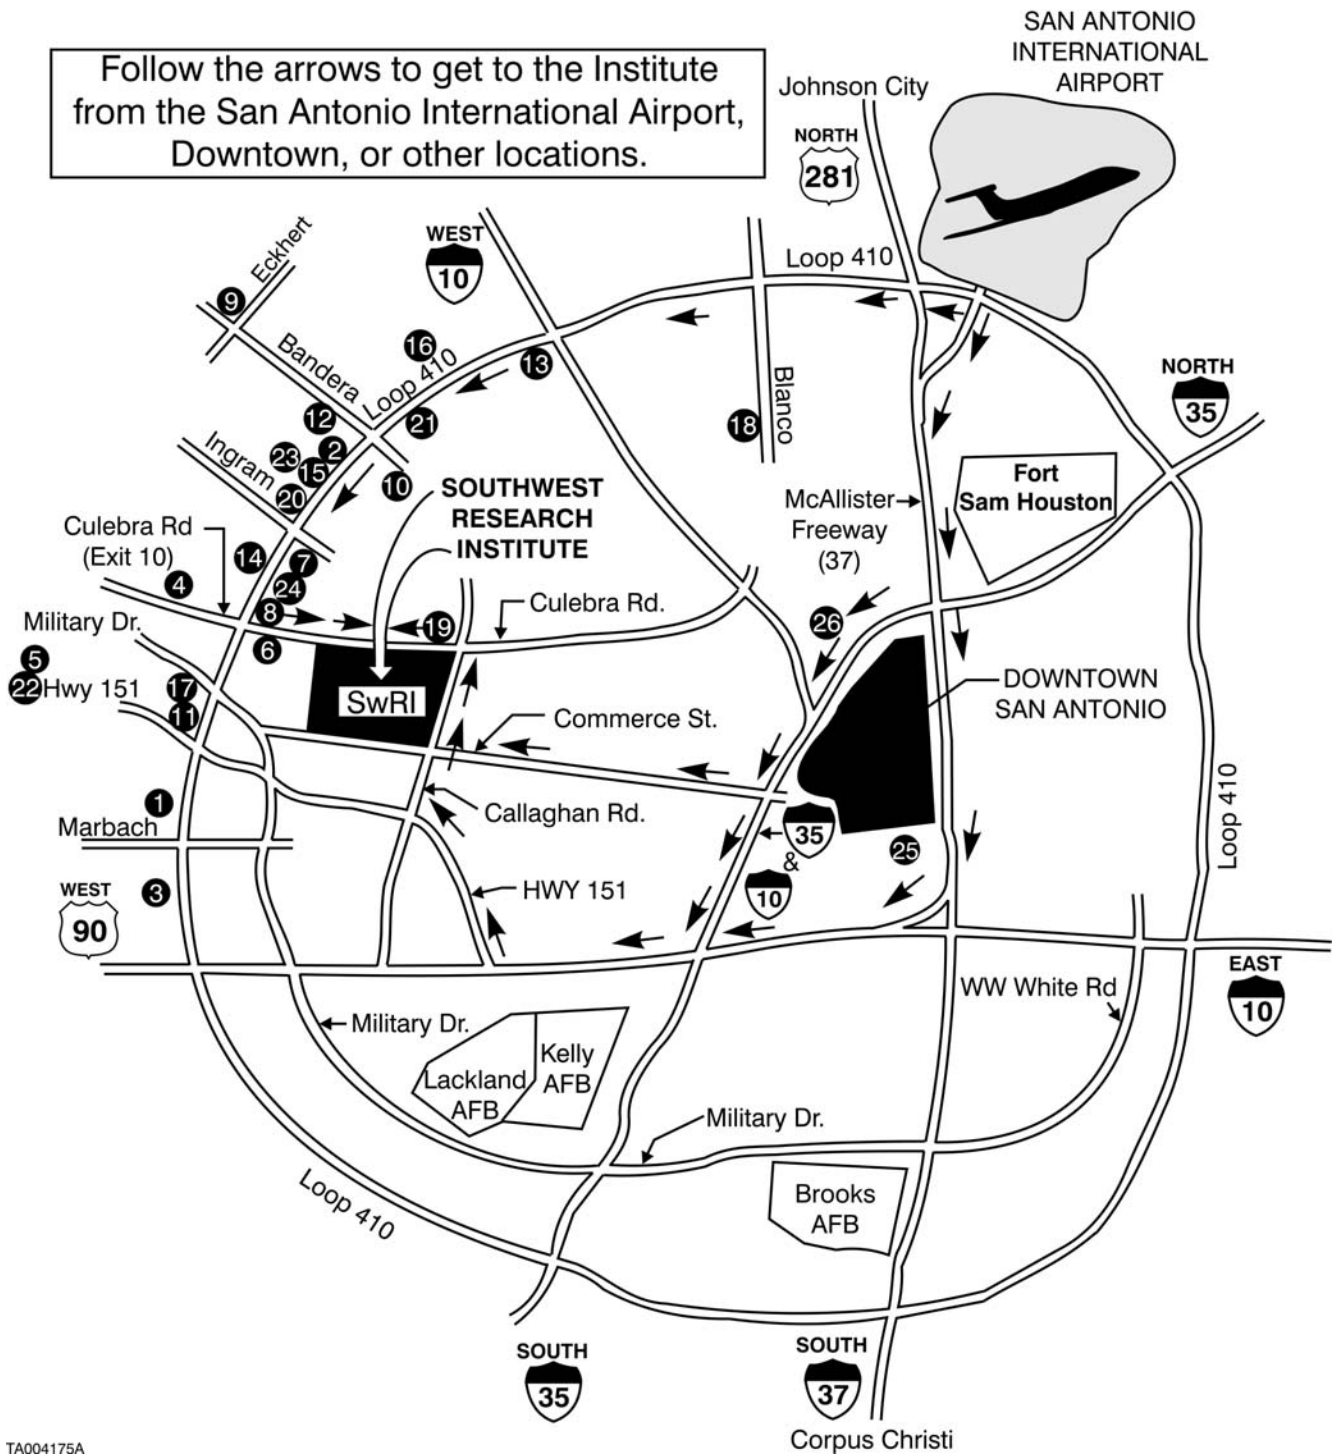

- **From Downtown San Antonio: (see map on page 4)**

Take IH-10/35 South or IH-37 South to I-10 West; take Hwy 90 to Hwy 151. Take Hwy 151 N. Exit at Callaghan, turn right. At Culebra Rd., turn left. At first signal, about one-half mile, turn left at the SwRI main gate.

Hotels: (pages 6 - 8)

By supplying this list, SwRI does not endorse or recommend any of these establishments. This list is given solely as an aid in finding accommodations near SwRI, San Antonio International Airport, and the San Antonio Riverwalk area (downtown).

Visitor Map

TA006498_MAP-rev-B

Partial List of San Antonio Hotels

By supplying this list, SwRI does not endorse or recommend any of these establishments. This list is given solely as an aid in finding accommodations near SwRI, San Antonio International Airport, and the San Antonio Riverwalk area (downtown). For a more detailed list of accommodations, visit the [San Antonio's Convention and Visitors Bureau](#).

San Antonio Area Restaurant Locator

Follow the arrows to get to the Institute from the San Antonio International Airport, Downtown, or other locations.

TA004175A